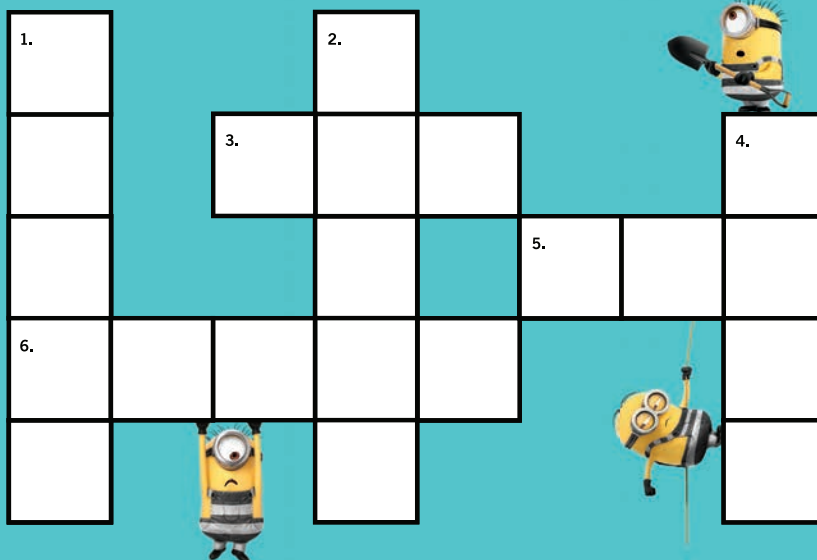

ILLUMINATION PRESENTS
DESPICABLE ME 3

OWN IT ON **DIGITAL NOV 21**
BLU-RAY™ & DVD DEC 5

WHO DAT?

Can you identify the star characters of the movie?

ACROSS:

- 3. Gru's long-lost twin brother
- 5. Former villain turned Anti-Villain League agent
- 6. Gru's middle adoptive daughter

DOWN:

- 1. Gru's adoptive daughter who's obsessed with unicorns
- 2. The new super villain in *Despicable Me 3*
- 4. Gru's wife and Anti-Villain League partner

SPOT the DIFFERENCE

Can you spot the eight differences between these two images of Bratt?

Can you help this Minion find his favorite food?

Answers: 1. Agnes 2. Bratt 3. Gru 4. Lucy 5. Gru 6. Edith